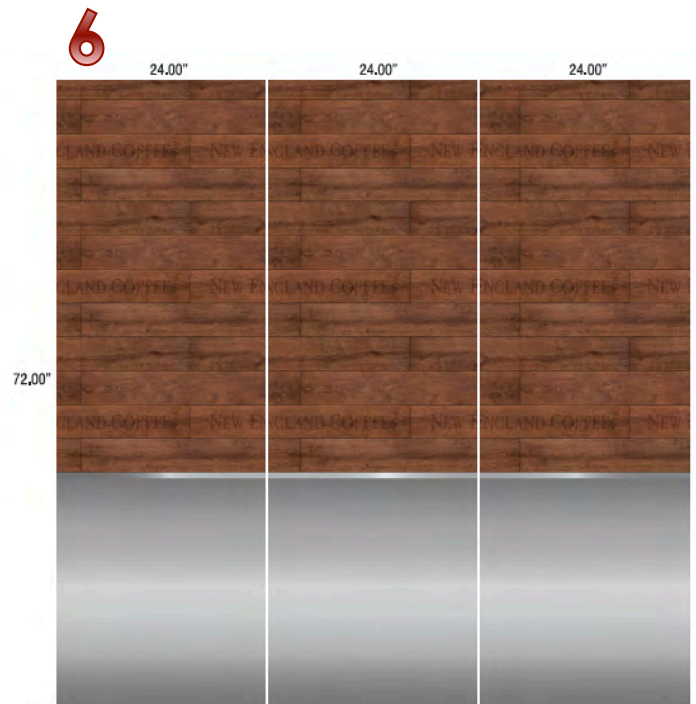

Each option comes as a set of 3 panels made of lightweight, durable cuttable styrene material. No space is too small or too large – design is made to use each panel separate or double up – sets are created to Easy installation – mounting tape included.

5 Wallboard – Branded Logo
This New England Coffee design is tastefully done to not over power your space.

Dimensions: 72"W x 72"H

ITEM# 400226

6 Wallboard – Modern Wood
New wood and stainless steel design will warm up your space and add a touch of modern flair.

Dimensions: 72"W x 72"H

ITEM# 400228

7 Wallboard – Café Talk
Trendy and Fun – this Café Talk is playful and modern; this design says it all, literally.

Dimensions: 72"W x 72"H

ITEM# 400227