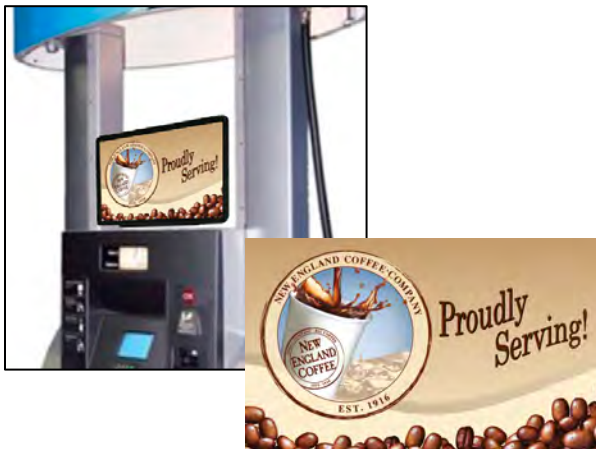

Fuel Pump Topper

Double-sided durable material that fits into existing fuel pump topper frame.

Dimensions: 20"W x 12"H

ITEM# 101543